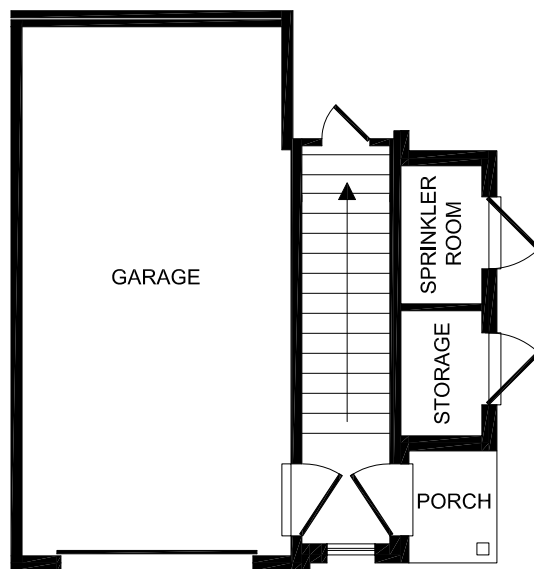

PLAN 2BS-U

2 BEDROOMS + STUDY
2 BATHS
BALCONY
1,371 SQ. FT.

2nd FLOOR

1st FLOOR

Magnolia Lane, Fairfield, NJ 07004 (GPS: 60 Passaic Avenue)

Apartment features and square footage displayed are approximate and may vary.