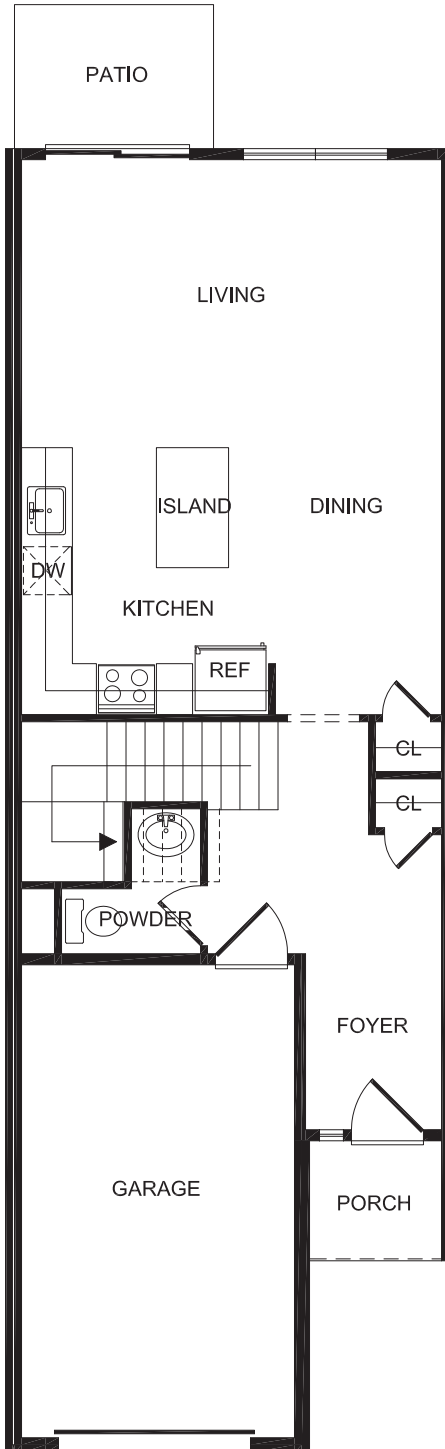

PLAN TH

2 BEDROOMS + OFFICE
2.5 BATHS
PATIO
1,497 SQ. FT.

1st FLOOR

2nd FLOOR

Magnolia Lane, Fairfield, NJ 07004 (GPS: 60 Passaic Avenue)

Apartment features and square footage displayed are approximate and may vary.