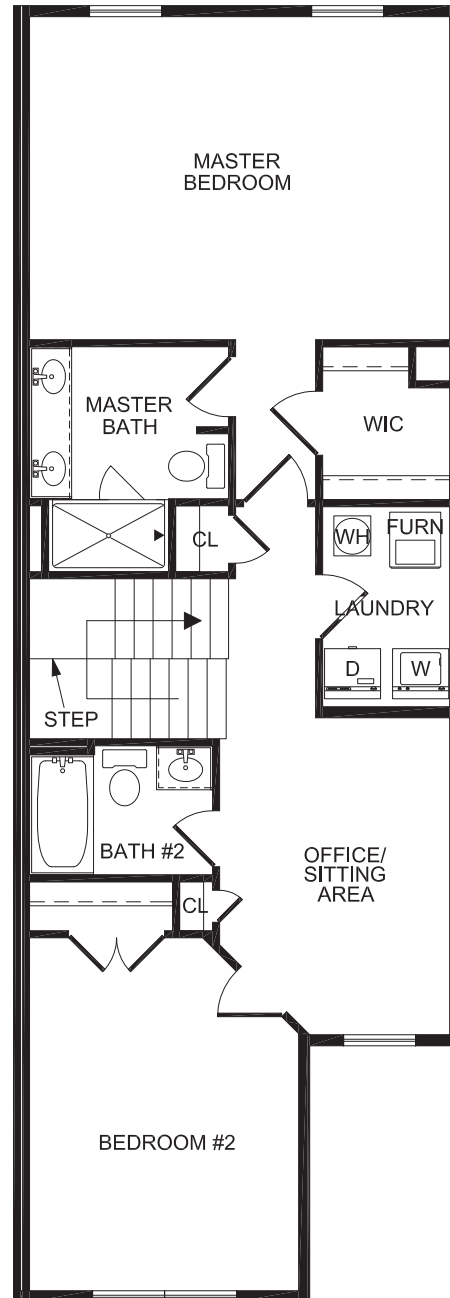

PLAN TH

2 BEDROOMS + OFFICE
2.5 BATHS
PATIO
1,497 SQ. FT.

1st FLOOR

2nd FLOOR

Magnolia Lane, Fairfield, NJ 07004 (GPS: 60 Passaic Avenue)

Apartment features and square footage displayed are approximate and may vary.