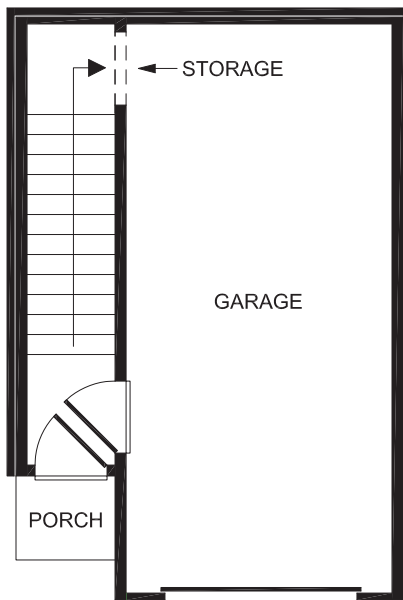

PLAN 1B

1 BEDROOM + LOFT
1 BATH
BALCONY
1,073 SQ. FT.

2nd FLOOR

1st FLOOR

LOFT FLOOR

Magnolia Lane, Fairfield, NJ 07004 (GPS: 60 Passaic Avenue)

Apartment features and square footage displayed are approximate and may vary.