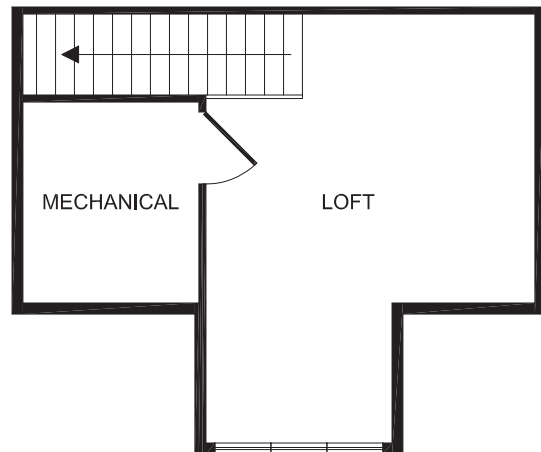

PLAN 1B

1 BEDROOM + LOFT
1 BATH
BALCONY
1,073 SQ. FT.

2nd FLOOR

1st FLOOR

LOFT FLOOR

Magnolia Lane, Fairfield, NJ 07004 (GPS: 60 Passaic Avenue)

Apartment features and square footage displayed are approximate and may vary.