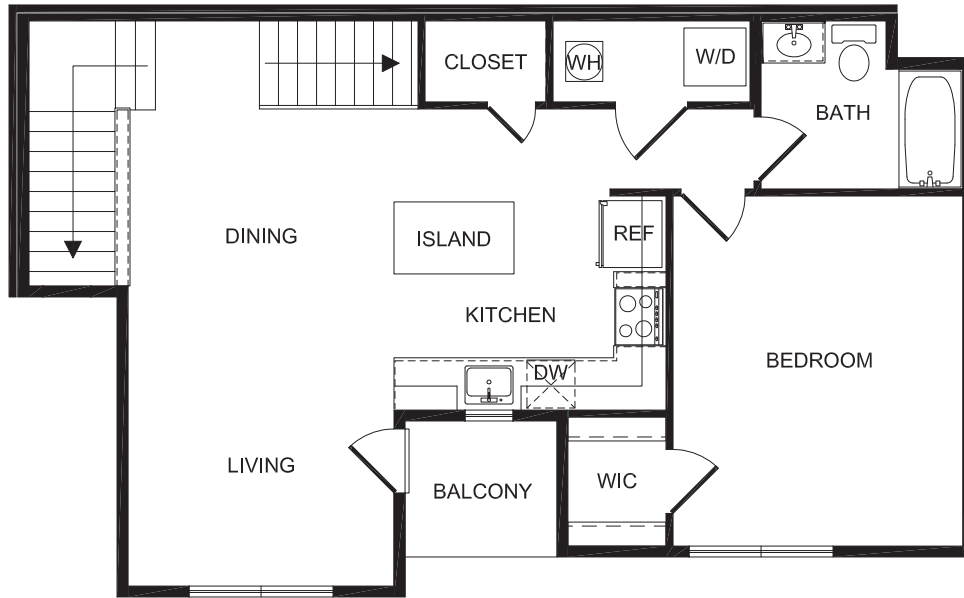

PLAN 1B

1 BEDROOM + LOFT
1 BATH
BALCONY
1,073 SQ. FT.

2nd FLOOR

1st FLOOR

LOFT FLOOR

Magnolia Lane, Fairfield, NJ 07004 (GPS: 60 Passaic Avenue)

Apartment features and square footage displayed are approximate and may vary.